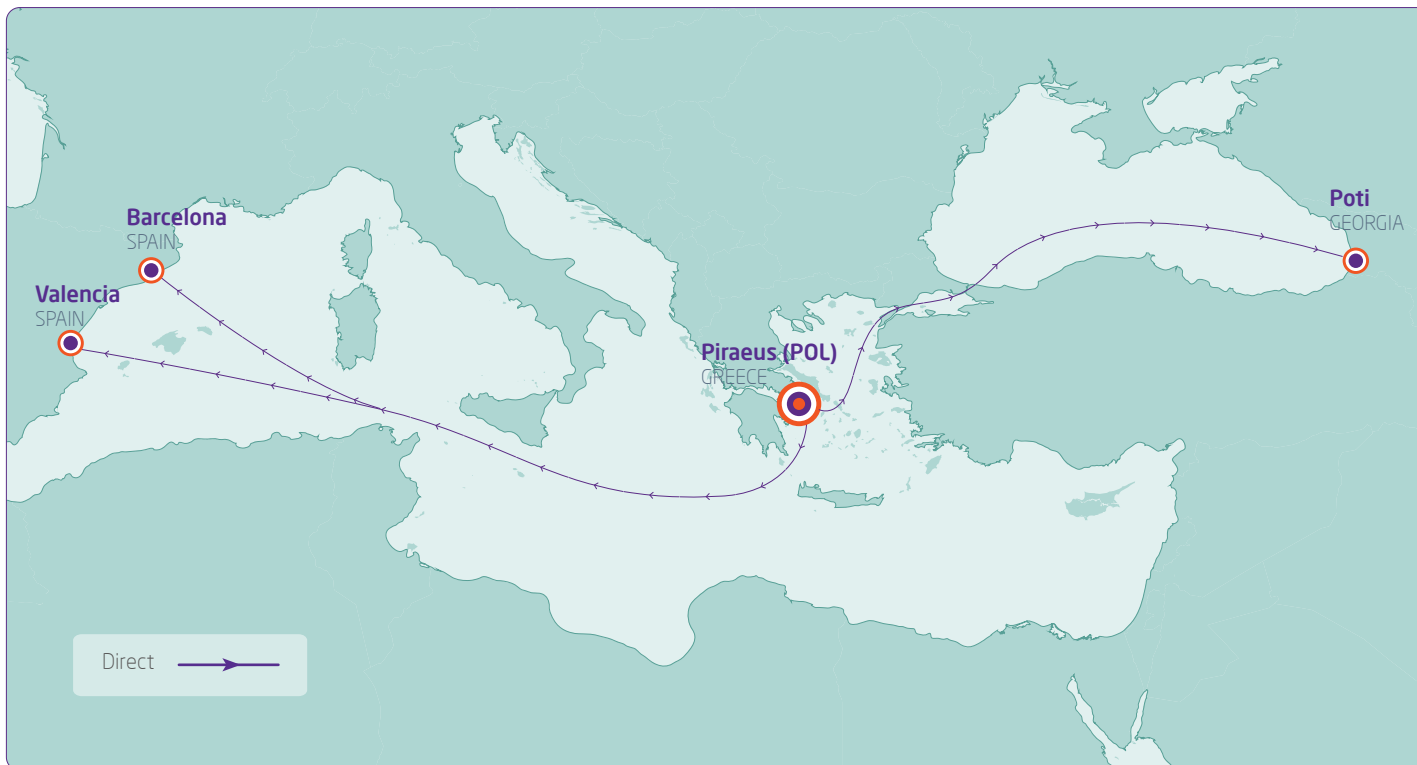

Piraeus Service Network

POD	COUNTRY	VIA	AVERAGE TRANSIT TIME (Days)	CONTACTS
CONSTANTA	ROMANIA	DIRECT	8	GREECE Panos Chrysostomou Phone: +30 210 4140600 Fax: +30 210 4184919 Dir: +30 210 4140524 gr-biz@uma.gr
POTI	GEORGIA	DIRECT	4	
BARCELONA	SPAIN	DIRECT	15	
VALENCIA	SPAIN	DIRECT	13	GEORGIA Temeli Shashikashvili Phone: +995 422 22 51 61 Mobile: +995 577 50 26 27 geo.temeli.shashikashvili@mlh-shipping.com
AMBARLI	TURKEY	DIRECT	2	
				ROMANIA Francesco Folli Phone: +40 31 101 92 11 Mobile: +40 72 667 90 91 rou.francesco@mlh-shipping.com
				SPAIN Sergi Prat Phone: +34 629 38 74 08 sp@glagencies.com
				DUBAI Shurleen Parroco Phone: +971 44078424 sparroco@milaha.com
				DUBAI Ramy Raouf Saleeb Tel : +971 4 407 8423 RSaleeb@Milaha.com
				DUBAI Roland Kawilarang Tel : +971 4 407 8402 RKawilarang@Milaha.com