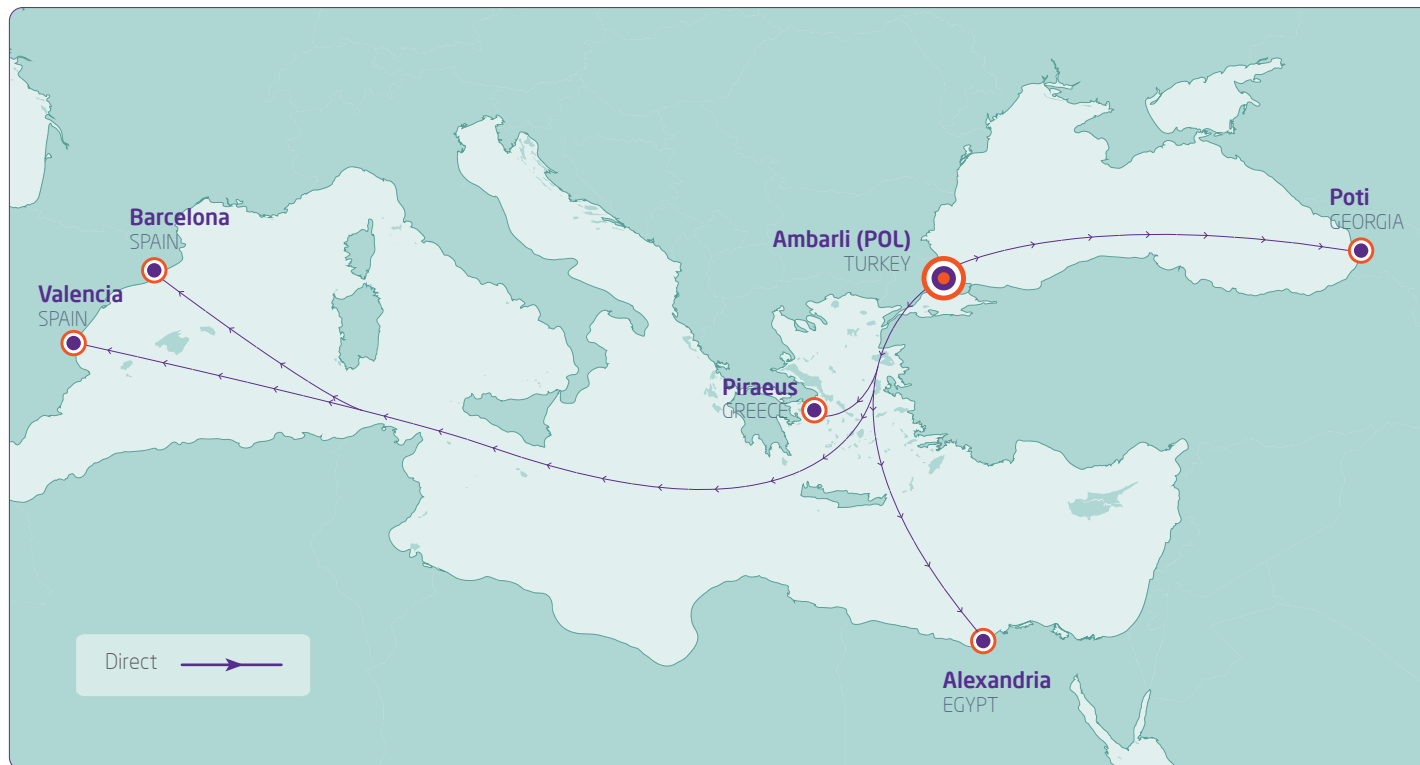

# Ambarli Service Network

POD	COUNTRY	VIA	AVERAGE TRANSIT TIME (Days)	CONTACTS
ALEXANDRIA,	EGYPT	DIRECT	6	<b>TURKEY</b> Nilgün Aslan Phone: +90 850 288 49 99/752 Mobile: +90 549 826 3740 tur.nilgun.aslan@mlh-shipping.com
PIRAEUS,	GREECE	DIRECT	3	
POTI,	GEORGIA	DIRECT	2	
BARCELONA,	SPAIN	DIRECT	13	
VALENCIA,	SPAIN	DIRECT	11	
CONSTANTA,	ROMANIA	DIRECT	2	<b>GEORGIA</b> Temeli Shashikashvili Phone: +995 422 22 51 61 Mobile: +995 577 50 26 27 geo.temeli.shashikashvili@mlh-shipping.com
				<b>EGYPT</b> Jihad Dagher Phone: +20 3 4870295 Fax: +20 3 4814950 Mobile: +20 12 2 2158588 egypt.jihad.dagher@mlh-shipping.com
				<b>DUBAI</b> Shurleen Parroco Phone: +971 44078424 sparroco@milaha.com
				<b>ROMANIA</b> Francesco Folli Phone: +40 31 101 92 11 Mobile: +40 72 667 90 91 rou.francesco@mlh-shipping.com
				<b>GREECE</b> Panos Chrysostomou Phone: +30 210 4140600 Fax: +30 210 4184919 Dir: +30 210 4140524 gr-biz@uma.gr
				<b>SPAIN</b> Sergi Prat Phone: +34 629 38 74 08 sp@glagencies.com
				<b>DUBAI</b> Ramy Raouf Saleeb Tel: +971 4 407 8423 RSaleeb@Milaha.com
				<b>DUBAI</b> Roland Kawilarang Tel: +971 4 407 8402 RKawilarang@Milaha.com