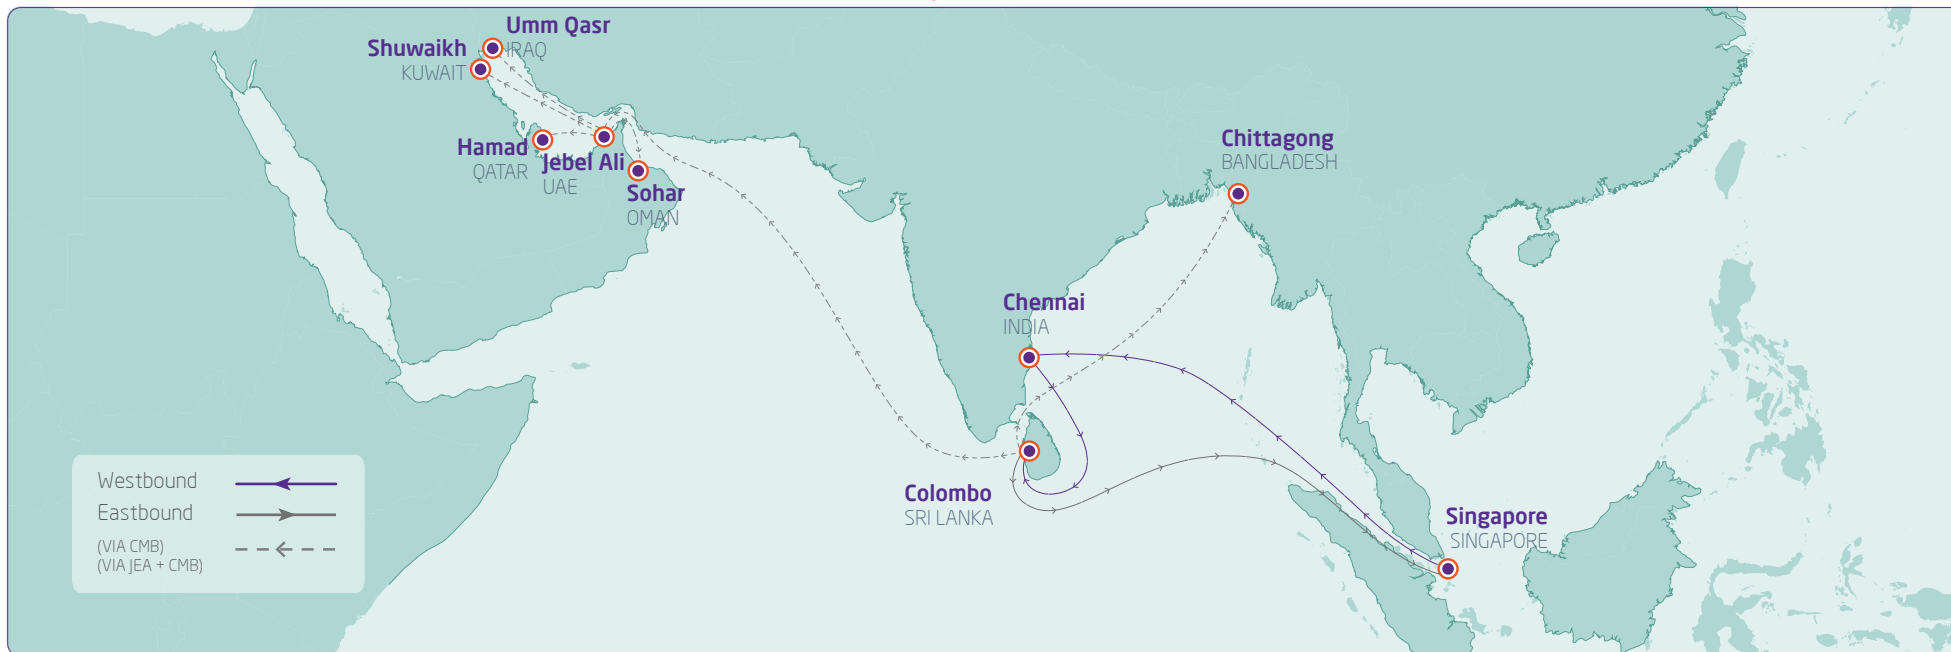

Singapore - Chennai - Colombo Service | SC2

PORT ROTATION

SINGAPORE → CHENNAI → COLOMBO → CHITTAGONG (via COLOMBO) → SINGAPORE

TRANSIT TIME WESTBOUND (APPROX. DAYS)

PORT	CHENNAI	COLOMBO	SINGAPORE	CHITTAGONG via CMB	JEBEL ALI via CMB	SOHAR via CMB + JEA	HAMAD via CMB + JEA	SHUWAIKH via CMB + JEA	UMM QASR via CMB + JEA
Singapore	5	8	-	12	15	16	16	18	19
Chennai	-	2	-	6	9	10	10	12	13
Colombo	-	-	-	4	7	8	8	10	11
Chittagong (Via CMB)	-	4	-	-	11	12	12	14	15

TRANSIT TIME EASTBOUND (APPROX. DAYS)

POL	POD			
	SINGAPORE	CHENNAI	COLOMBO	CHITTAGONG via CMB
JEBEL ALI (via CMB)	14	19	10	14
SOHAR (via JEA + CMB)	15	20	11	15
HAMAD (via JEA + CMB)	15	20	11	15
SHUWAIKH (via JEA + CMB)	16	21	12	16
UMM QASR (via JEA + CMB)	16	21	12	16
COLOMBO	4	9	-	4
CHENNAI	7	-	-	-
CHITTAGONG (via CMB)	8	13	4	-

Above mentioned transit days are not including the connecting time at the transshipment port/s.
 - Service to & from Chittagong and Jebel Ali is via Colombo.
 - Service to & from Sohar/Hamad/Upper Gulf is via Colombo + Jebel Ali.