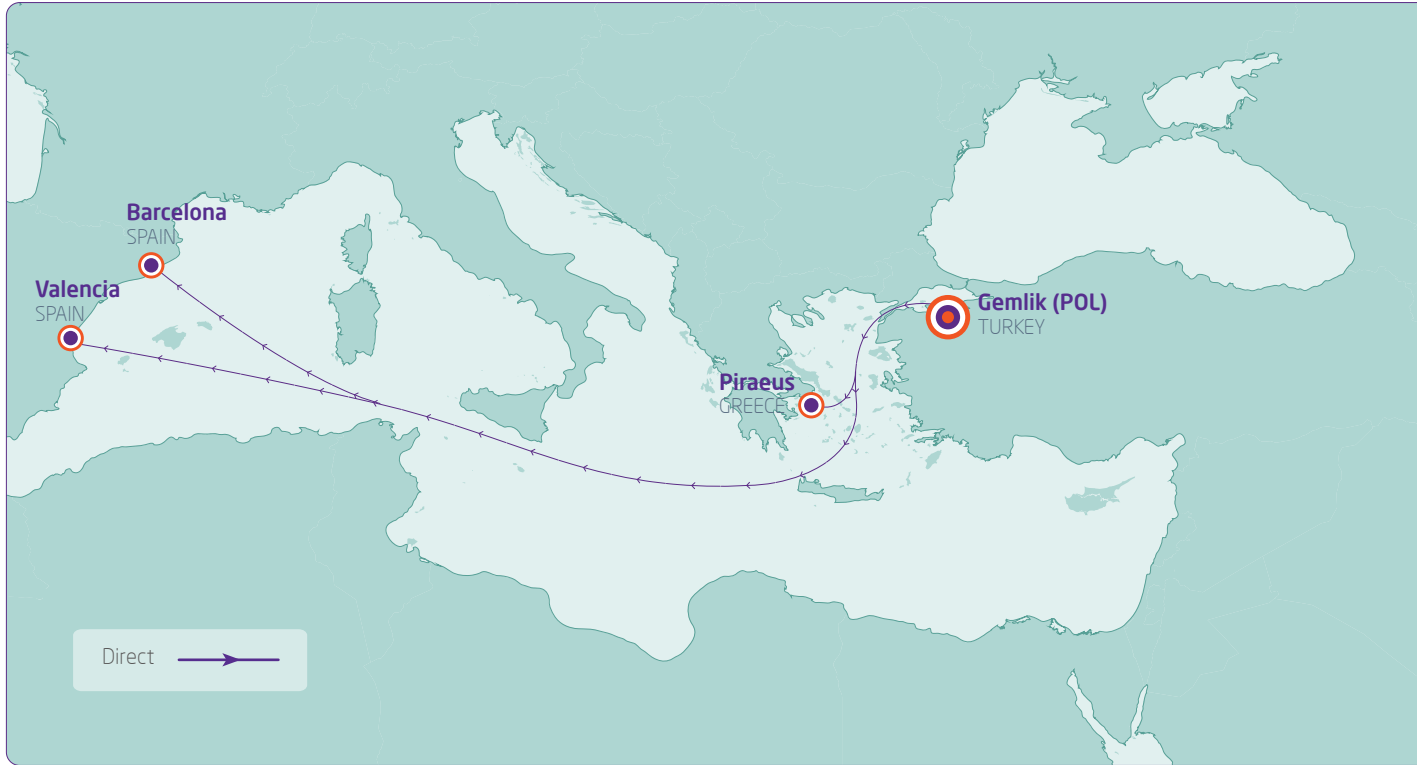

# Gemlik Service Network

POD	COUNTRY	VIA	AVERAGE TRANSIT TIME (Days)	CONTACTS
PIRAEUS	GREECE	DIRECT	1	<b>TURKEY</b> Nilgün Aslan Phone: +90 850 288 49 99/752 Mobile: +90 549 826 3740 tur.nilgun.aslan@mlh-shipping.com
BARCELONA	SPAIN	DIRECT	10	
VALENCIA	SPAIN	DIRECT	8	
				<b>SPAIN</b> Sergi Prat Phone: +34 629 38 74 08 sp@glagencies.com
				<b>DUBAI</b> Shurleen Parroco Phone: +971 44078424 sparroco@milaha.com
				<b>DUBAI</b> Prasantha Dissanayake Phone: +971 4 407 8423 Mobile: +971564558898 PDissanayake@Milaha.com
				<b>GREECE</b> Panos Chrysostomou Phone: +30 210 4140600 Fax: +30 210 4184919 Dir: +30 210 4140524 gr-biz@uma.gr