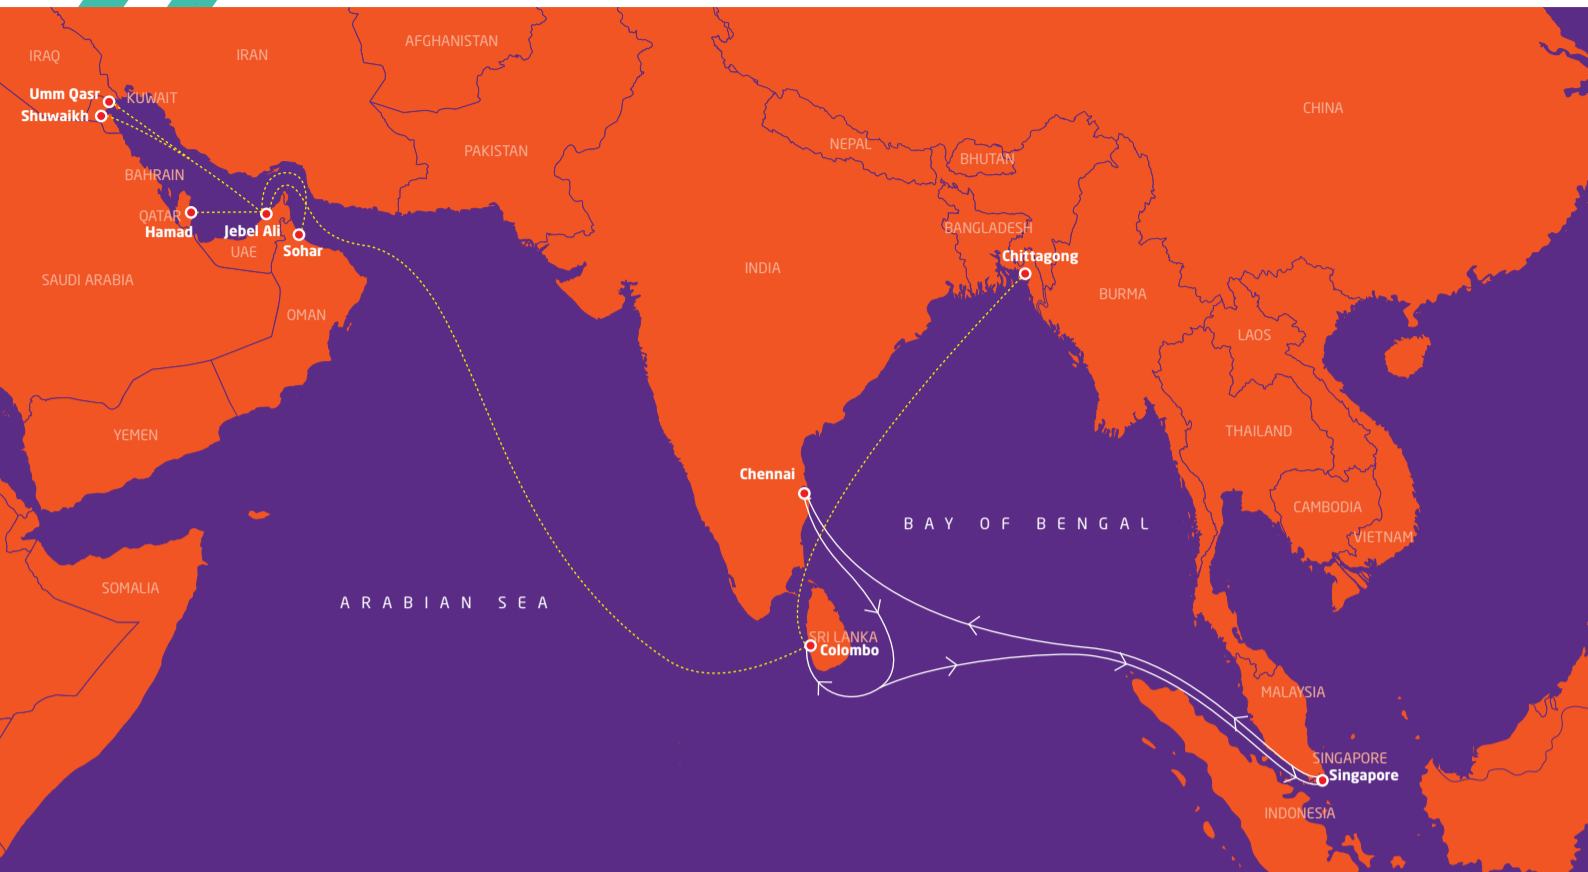

SC2 SERVICE (Singapore - Chennai - Colombo Service)

TRANSIT TIME WESTBOUND (APPROX. DAYS)

SINGAPORE → CHENNAI → COLOMBO → CHITTAGONG (via COLOMBO) → SINGAPORE

POL	POD								
	CHENNAI	COLOMBO	SINGAPORE	CHITTAGONG via CMB**	JEBEL ALI via CMB	SOHAR via CMB + JEA	HAMAD via CMB + JEA	SHUWAIKH via CMB + JEA	UMM QASR via CMB + JEA
SINGAPORE	5	8	-	12	15	16	16	18	19
CHENNAI	-	2	-	6	9	10	10	12	13
COLOMBO	-	-	-	4	7	8	8	10	11
CHITTAGONG (via CMB)**	-	4	-	-	11	12	12	14	15

TRANSIT TIME EASTBOUND (APPROX. DAYS)

POL	POD			
	SINGAPORE	CHENNAI	COLOMBO	CHITTAGONG via CMB**
JEBEL ALI (via CMB)	14	19	10	14
SOHAR (via JEA + CMB)	15	20	11	15
HAMAD (via JEA + CMB)	15	20	11	15
SHUWAIKH (via JEA + CMB)	16	21	12	16
UMM QASR (via JEA + CMB)	16	21	12	16
COLOMBO	4	9	-	4
CHENNAI	7	-	-	-
CHITTAGONG (via CMB)**	8	13	4	-

**Commencement of service to & from Chittagong is still subject to confirmation & will be updated once started. Above mentioned transit days are not including the connecting time at the transshipment port/s.

- Service to & from Chittagong and Jebel Ali is via Colombo.
- Service to & from Sohar/Hamad/Upper Gulf is via Colombo + Jebel Ali.

CONTACTS

DUBAI
Mr. Julian Johnson
 Tel. : +971 44078434
 Mob. : +971504970069
 E-mail : jjohnson@milaha.com