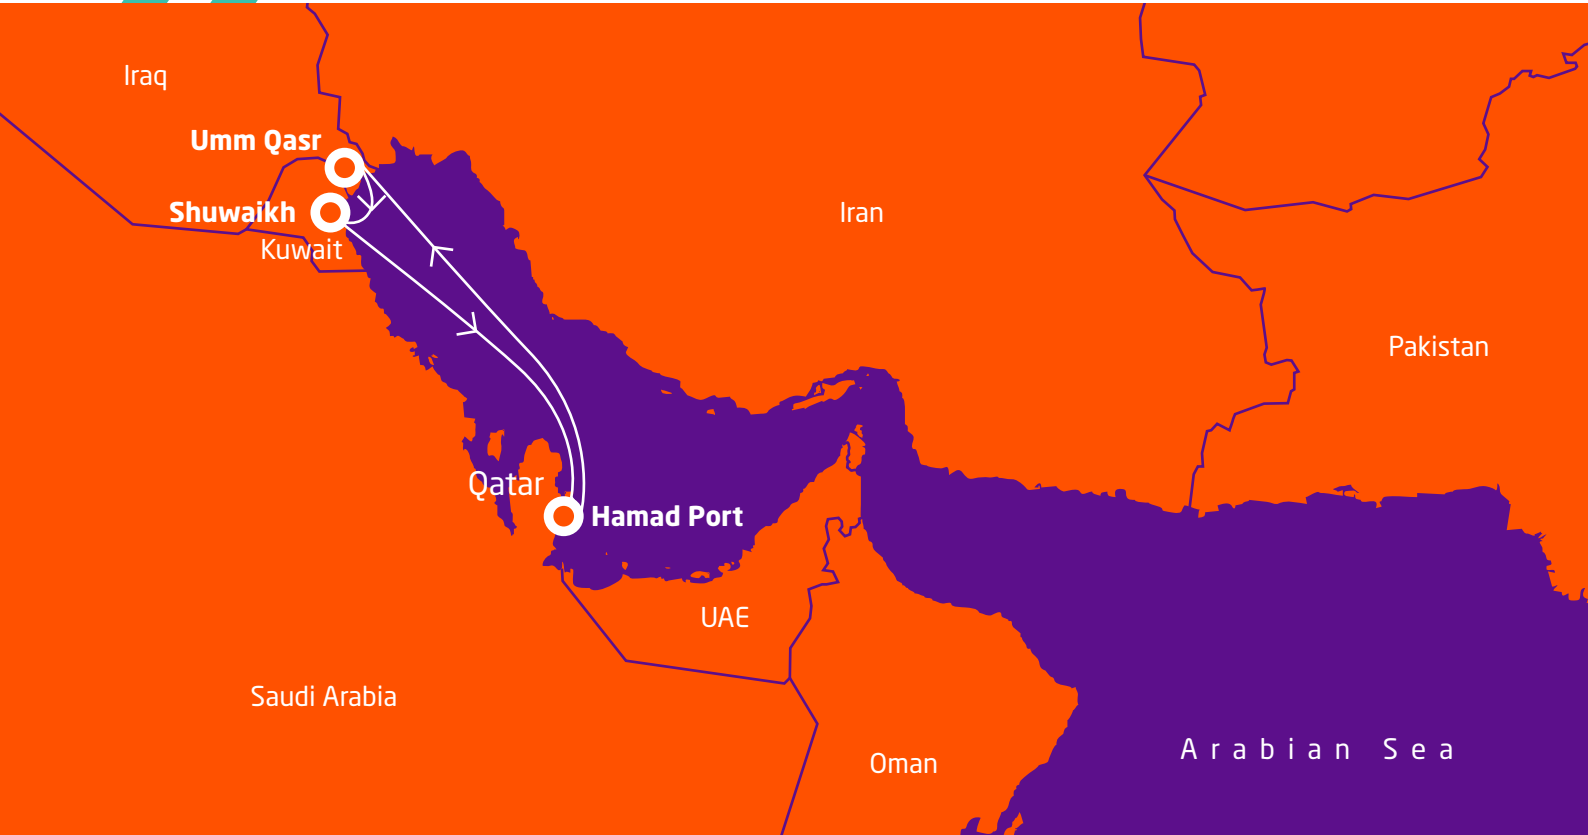

# Qatar Gulf Service (QGS)

PORT ROTATION	TERMINAL	ARRIVAL	DEPARTURE
HAMAD, QATAR	Q-TERMINAL	MONDAY	MONDAY
UMM QASR, IRAQ	BGT-B20	WEDNESDAY	WEDNESDAY
SHUWAIKH, KUWAIT	KPA	THURSDAY	FRIDAY

TRANSIT TIME SOUTHBOUND (DAYS)			TRANSIT TIME NORTHBOUND (DAYS)		
PORT	UMM QASR	SHUWAIKH	PORT	SHUWAIKH	HAMAD
HAMAD	2	4	UMM QASR	1	3
			SHUWAIKH		1

SERVICE ADVANTAGES	SERVICE PROFILE
<ul style="list-style-type: none"> <li>Weekly service between Hamad Port, Umm Qasr and Kuwait (Shuwaikh). Service is operated with 1015 TEU vessel.</li> <li>Shortest transit time between Kuwait and Qatar - advantage for perishable products in particular.</li> </ul>	Number of vessels : <b>1</b> Number of reefer plugs : <b>90</b> Nominal capacity : <b>1015 TEU's</b>