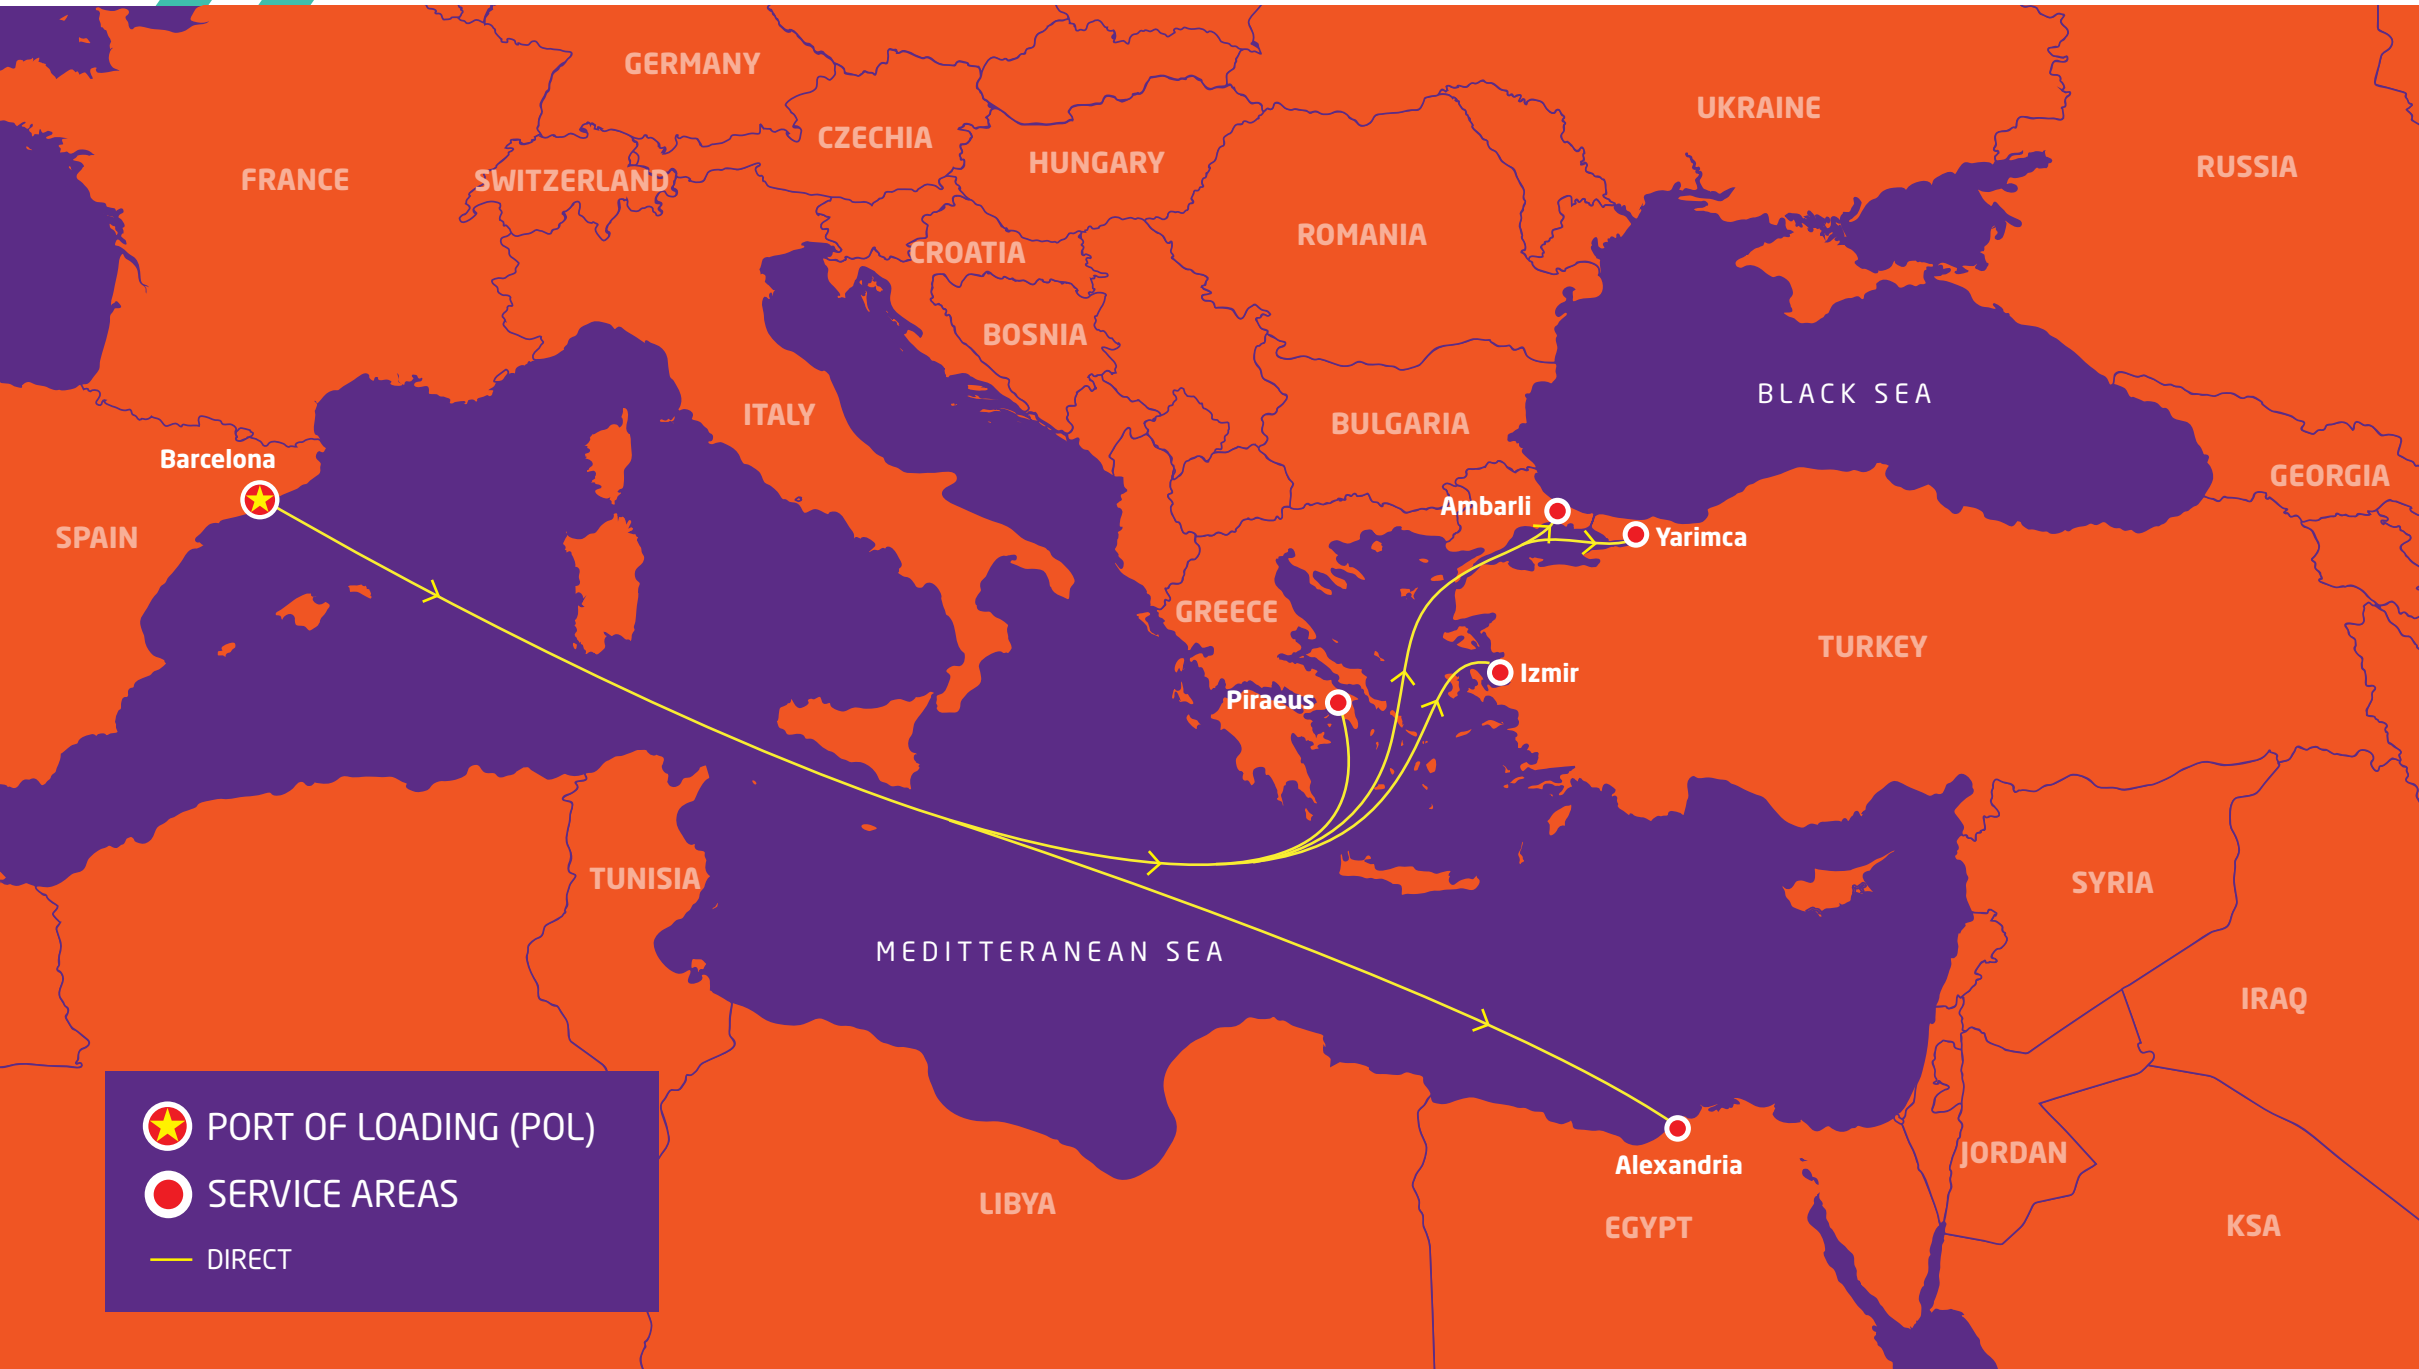

Barcelona Service Network

- PORT OF LOADING (POL)
- SERVICE AREAS
- DIRECT

PORT OF LOADING: BARCELONA

POD	COUNTRY	VIA	AVERAGE TRANSIT TIME (Days)
ALEXANDRIA	EGYPT	DIRECT	6
AMBARLI	TURKEY	DIRECT	7
IZMIR	TURKEY	DIRECT	11
GEMLIK	TURKEY	DIRECT	10
YARIMCA	TURKEY	DIRECT	8
MERSIN	TURKEY	DIRECT	13
PIRAEUS	GREECE	DIRECT	5